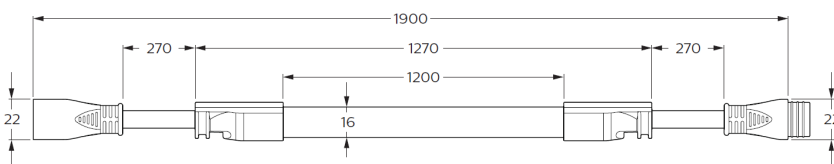

Dimensions

Visit our website for more information: www.once.lighting

Specifications and Ordering

TULEX-HO-120 Dim-to-Red Specifications

Nominal power	21W
Luminous flux - human photopic	2050 lm
Luminous flux - poultry photopic	-
Luminous flux melonopic	-
Initial LED luminaire efficacy	97 lm/W
Input voltage	48VDC
Input frequency	DC
Driver included	No
Surge protection	-
Inrush current	-
Inrush time	-
Power consumption tolerance	+/- 10%
Power factor	-
Beam angle	145°
Beam spread	-
Warranty period	3 years
HS code	85395000
Country of origin	People's Republic of China

Operating and Mechanical Specifications

Operating temperature	-10°C to 40°C / 14°F to 104°F
Lumen maintenance L70B50 [h]	>50,000 hours
Lens material	PC/PMMA
Housing material	PC/PMMA
Diameter	16mm
Height	-
Length	1270mm (1900mm with cable)
Width	-
Mount / Adaptor	Steel wire using fixing clamps
Connection	Cables with snap-in connectors
Control interface	PWM
Product weight per piece	0.41 Kg / 0.90 Lbs pc.