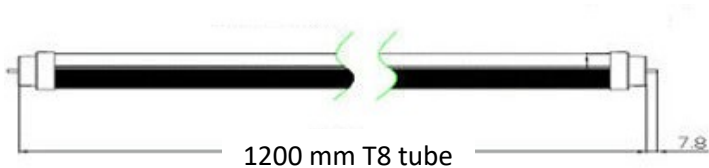

SILOX-PRO-120-3000K+Red

- *Durable and sustainable lighting solution*
- *Excellent light for egg layers with added red spectrum*
- *IP67 protection rating when paired with our ITF enclosures*
- *Easy retrofit solution with wide beam angle*

Dimensions

Visit our website for more information: www.once.lighting

Specifications and Ordering

SILOX-PRO-120-3000K+Red Specifications

Nominal power	22W
Luminous flux - human photopic	2500 lm
Luminous flux - poultry photopic	-
Luminous flux melanopic	-
Initial LED luminaire efficacy	113 lm/W
Input voltage	230V
Input frequency	50/60 Hz
Driver included	Yes
Surge protection	-
Inrush current	8A
Inrush time	300µs
Power consumption tolerance	+/- 10%
Power factor	0.95
Beam angle	145°
Beam spread	-
Warranty period	3 Years
HS code	85395000
Country of origin	Federal Republic of Germany

Operating and Mechanical Specifications

Operating temperature	-10°C – 40°C / 14°F - 104°F
Lumen maintenance L70B50 [h]	>50,000 hours
Lens material	PC/PMMA
Housing material	Aluminum + PC
Diameter	25mm / 1 In (T8)
Height	-
Length	1200mm / 4 ft
Width	-
Mount / Adaptor	G13 rotatable base
Connection	T8-G13
Control interface	Trailing edge dimming / ONCE digital dimming protocol
Product weight per piece	0.58Kg / 1.27 Lbs pc.