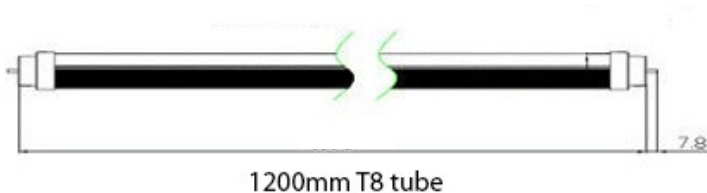

Dimensions

Visit our website for more information: www.once.lighting