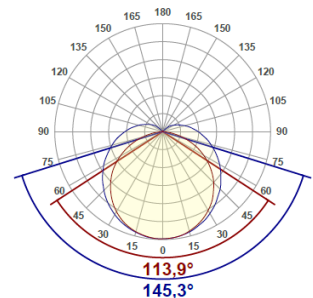

Dimensions

Beam Spread

Visit our website for more information: www.once.lighting

Specifications and Ordering

SILOX-PRO-120-Junglite Green Specifications

Nominal power	16W
Luminous flux - human photopic	1800 lm
Luminous flux - poultry photopic	-
Luminous Flux melanopic	-
Initial LED luminaire efficacy	112 lm/W
Input voltage	230V
Input frequency	50/60 Hz
Driver included	Yes
Surge protection	-
Inrush current	8A
Inrush time	300µs
Power consumption tolerance	+/- 10%
Power factor	0.95
Beam angle	-
Beam spread	145°
Warranty period	3 Years
HS code	85395000
Country of origin	Federal Republic of Germany