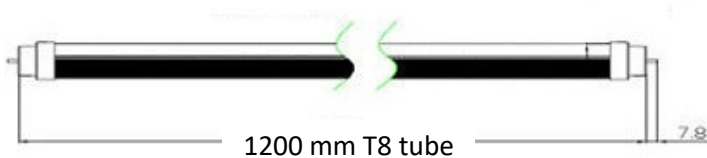

Dimensions

Beam Spread

Visit our website for more information: www.once.lighting

Specifications and Ordering

SILOX-PRO-120-Junglite Green Specifications

Nominal power	16W
Luminous flux - human photopic	1800 lm
Luminous flux - poultry photopic	-
Luminous Flux melanopic	-
Initial LED luminaire efficacy	112 lm/W
Input voltage	230V
Input frequency	50/60 Hz
Driver included	Yes
Surge protection	-
Inrush current	8A
Inrush time	300µs
Power consumption tolerance	+/- 10%
Power factor	0.95
Beam angle	-
Beam spread	145°
Warranty period	3 Years
HS code	85395000
Country of origin	Federal Republic of Germany

Spectral Output and Dimming Specifications

Dimmable	Yes
Dimmable range	100% to 0%
Spectral output	Green/blue + red

Operating and Mechanical Specifications

Operating temperature	-10°C – 40°C / 14°F - 104°F
Rated life	>50,000 hours
Lens material	PC/PMMA
Housing material	Aluminum + PC
Diameter	25mm / 1 In (T8)
Height	-
Length	1200mm / 4 ft
Width	-
Mount / Adaptor	G13 rotatable base
Connection	Based on enclosure
Control interface	Trailing edge dimming / ONCE digital dimming protocol
Product weight per piece	0.58Kg / 1.27 Lbs pc.